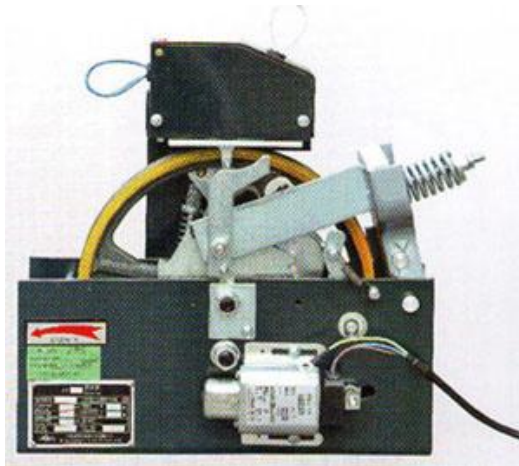

## Overspeed Governor OX-240A For Machine Roomless Elevator

### Specification:

Rated speed	≤1.75m/s
Wire rope diameter	φ6mm, φ6.3mm, φ8mm
Sheave diameter	φ240mm
Tension force	≥1000N
Super switch voltage grade	AC220V / DC24V
Switch magnet voltage grade	AC220V / DC24V
Action magnet grade	AC220V / DC24V