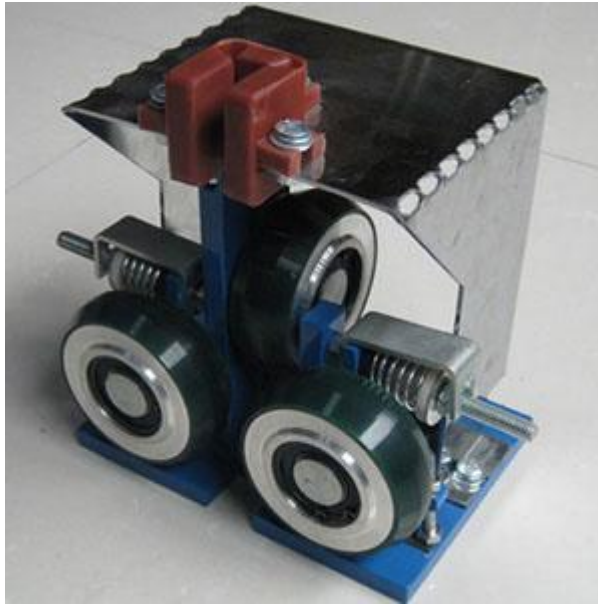

Roller Guide Shoe GDX01

Specification:

Model Number	GDX01
Rated Speed	≤3.50m/s
Load Max	2700kg
Roller Dia	85mm
Width Of Guide Rail	10/16mm