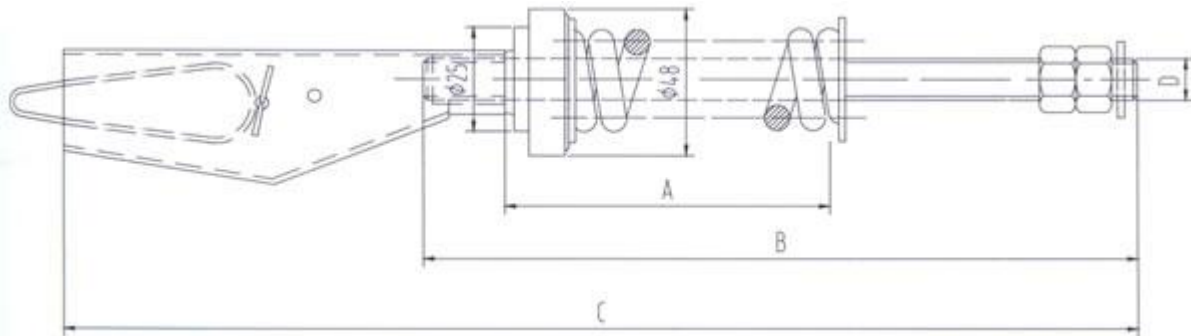

Rope Fastening (With Spring)

Installation Dimension:

Specification:

| Specification | Dia(Steel Wire) | A | B | C | D | Mounting Hole |
|---------------|-----------------|-----|-----|-----|-----|---------------|
| QSD08W | 8MM | 100 | 245 | 375 | M14 | 26 |
| QSD09.3W | 9.3MM | 100 | 245 | 395 | M14 | 26 |
| QSD10W | 10MM | 120 | 343 | 490 | M16 | 26 |
| QSD11W | 11MM | 120 | 343 | 490 | M16 | 26 |
| QSD12W | 12MM | 130 | 343 | 490 | M16 | 26 |
| QSD13W | 13MM | 158 | 398 | 580 | M18 | 30 |
| QSD16W | 16MM | 180 | 460 | 620 | M20 | 22 |