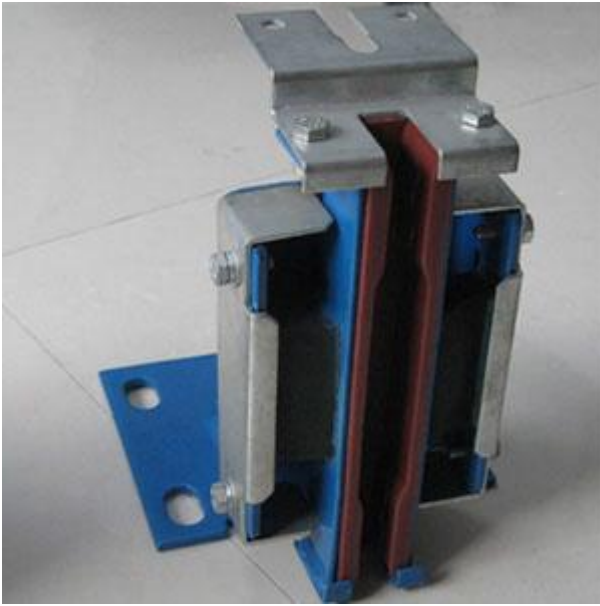

Slipper Guide Shoe HDX18

Specification:

Model Number	HDX18
Rated Speed	$\leq 2.5\text{m/s}$
Width Of Guide Rail	10/16mm

Installation Dimension: